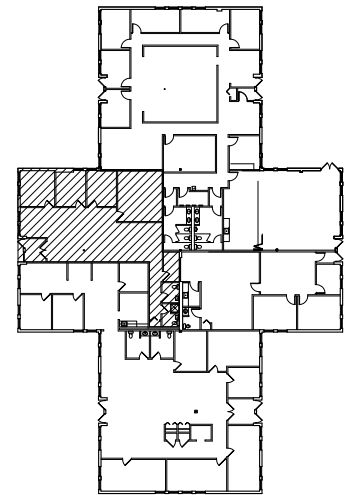

AVAILABLE SUITE  
1,938 RSF

SUITE  
LOCATION

KEYPLAN

AVAILABLE SUITE 

ARLINGTON OFFICE PARK  
1875 B ROHLWING ROAD  
ROLLING MEADOWS, ILLINOIS